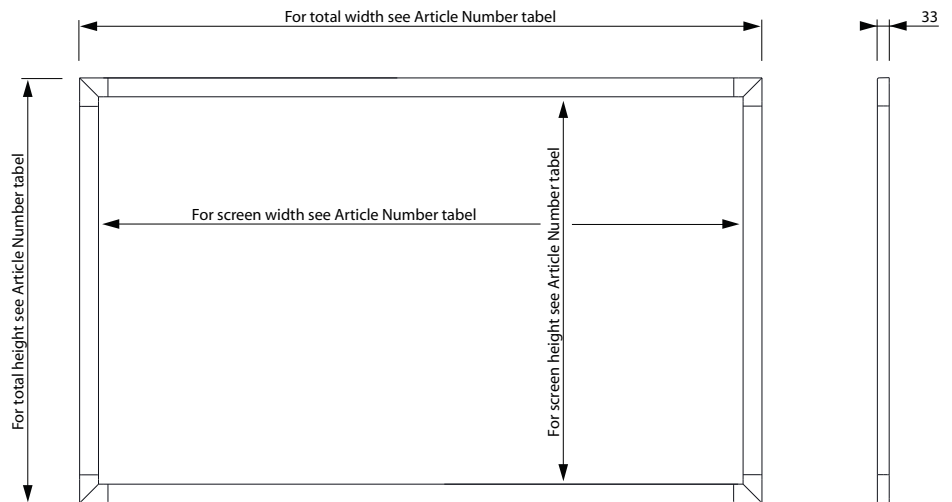

Frame Vision Light

Available Screen Materials

White

The screen fabric has a matt white surface which provides a 180° viewing angle.

Grey

The screen fabric has a high contrast grey surface which provides 180° viewing angle.

Available Formats

The format of the viewing area is 4:3.

The format of the viewing area is 16:9.

Optional

Veltex

For total control of the ambient light. Reducing the reflections to a minimum.

Frame Vision is a high quality framed screen with a tensioning system that puts equal tension on each part of the viewing surface, making it perfectly smooth. The surface is stretched on an aluminium frame that features an attractive black border, giving the screen a theatre-like appearance. As an option, Vel-Tex can be added to the frame, for total control of the ambient light and reducing the reflections to an absolute minimum. Frame Vision is very quick and easy to assemble.

Screen Dimensions

Details